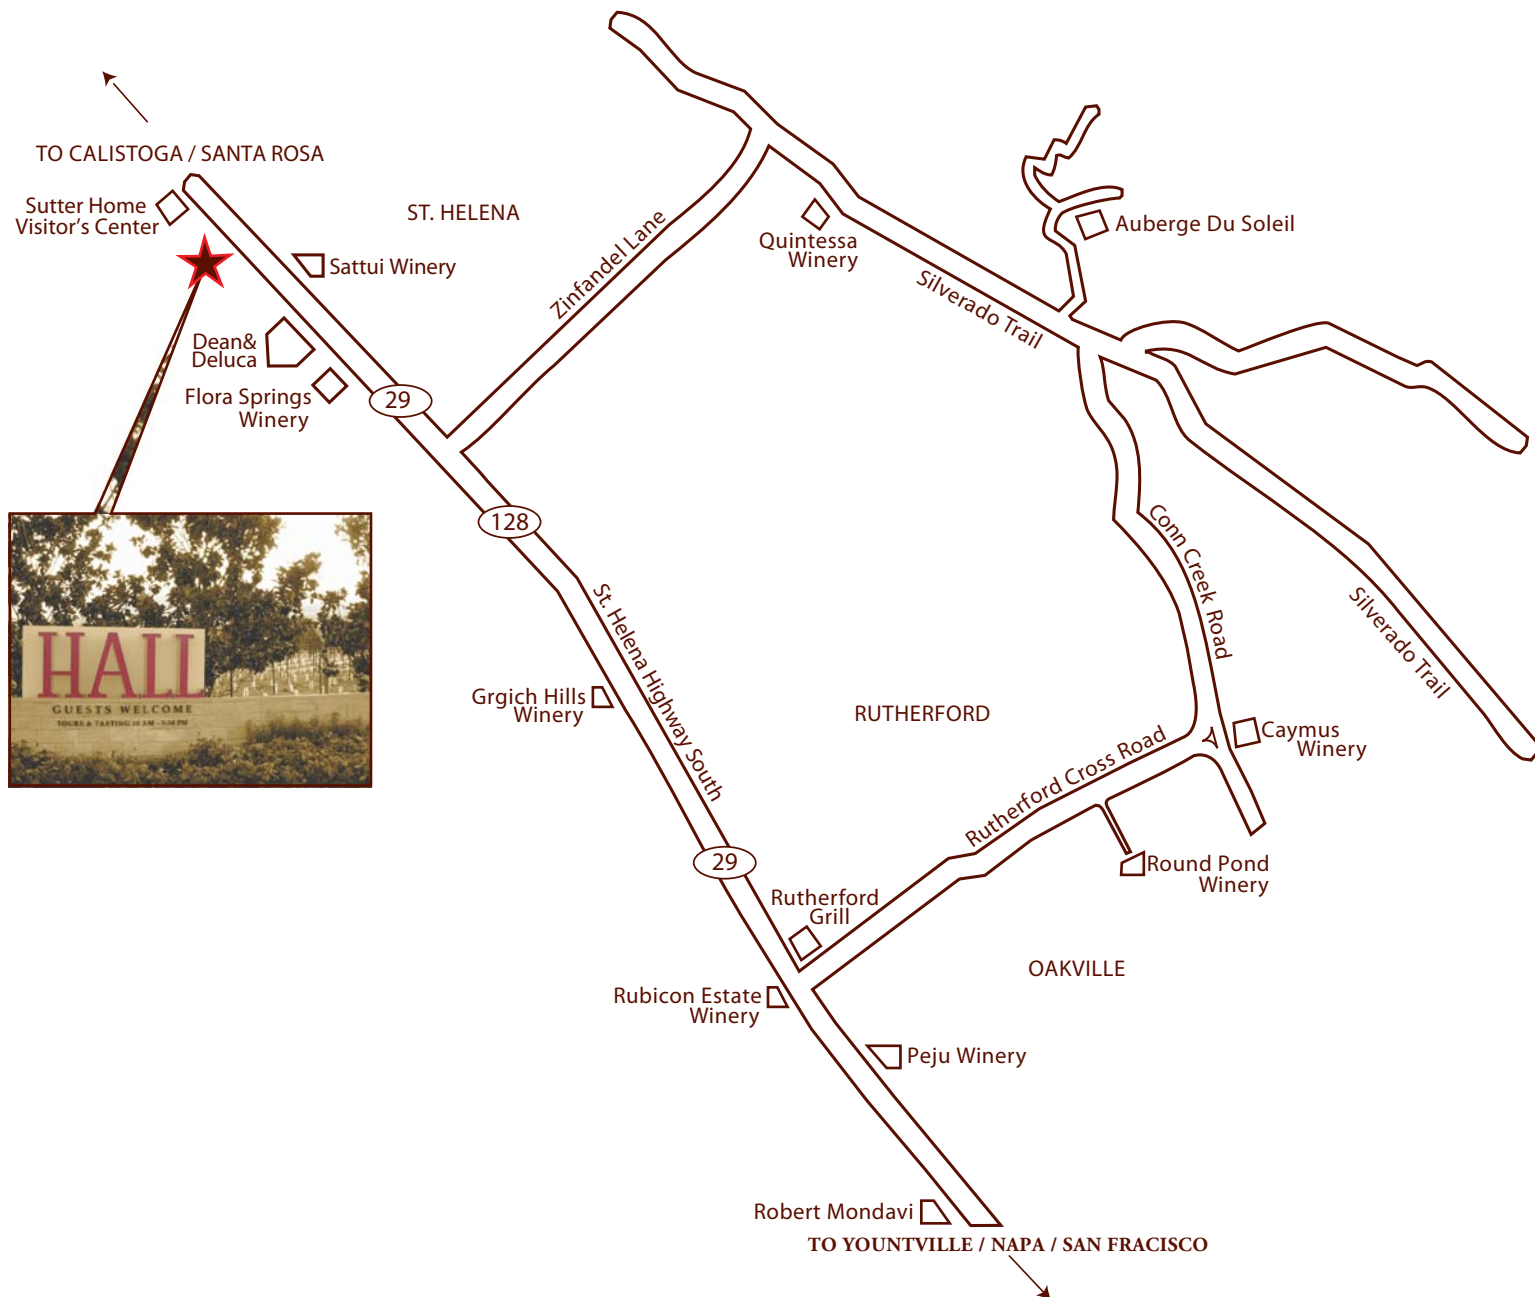

HALL

Directions to HALL St. Helena Winery
401 St. Helena Hwy. South, St. Helena, CA 94574
707-967-2626 • 800-688-4255

from the NORTH:

Take St. Helena Highway (Route 29/128) SOUTH. Pass through downtown St. Helena. HALL is on the right hand side, just south of Sutter Home Visitor's Center and to the North of Dean & Deluca.

from the SOUTH:

Take St. Helena Highway (Route 29) NORTH. Prior to downtown St. Helena, turn left into HALL. We are just North of Dean & Deluca and South of Sutter Home Visitor's Center.